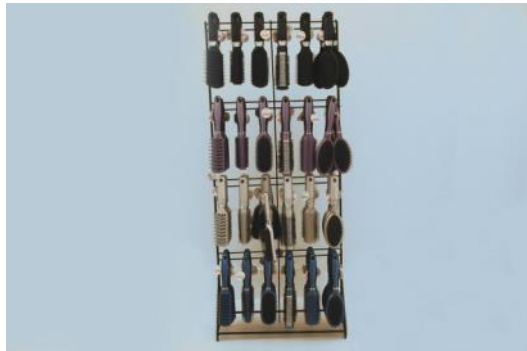

# Combs & Brushes

**HW05390 HAIRBRUSH TUNNEL VENT**

PACK SIZE 4

**HW18024 HAIRBRUSH VENT BLK HEAD COL HAND**

PACK SIZE 24

**HW06380 BRUSH WIRE STAND 96 PCS**

PACK SIZE 96

**HW12930 BRUSHES 144 PIECE BIN 5 STYLES**