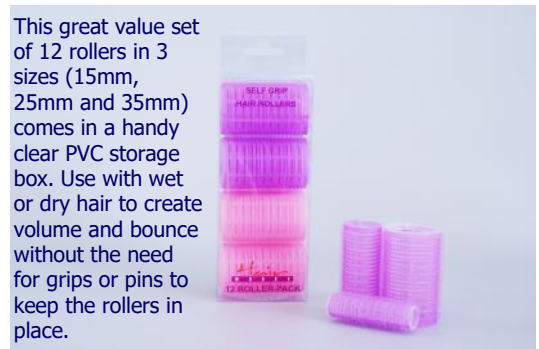

PACK SIZE 6

**HW17447 BENDY ROLLERS 6 PK**

PK SIZE 6 Our new bendy rollers are a gentle way to create light or loose curls across most lengths of wet or dry hair. 6 rollers in each unit.

**HW17645 SELF GRIP ROLLER SET**