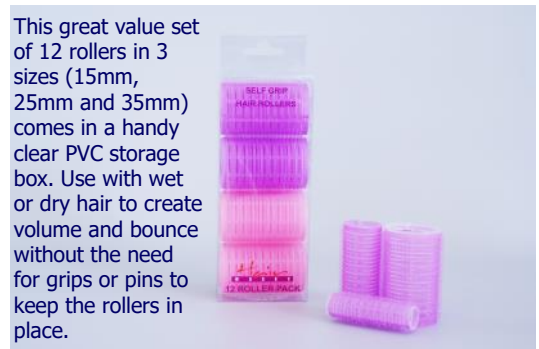

HW17645 SELF GRIP ROLLER SET

This great value set of 12 rollers in 3 sizes (15mm, 25mm and 35mm) comes in a handy clear PVC storage box. Use with wet or dry hair to create volume and bounce without the need for grips or pins to keep the rollers in place.

PACK SIZE 6