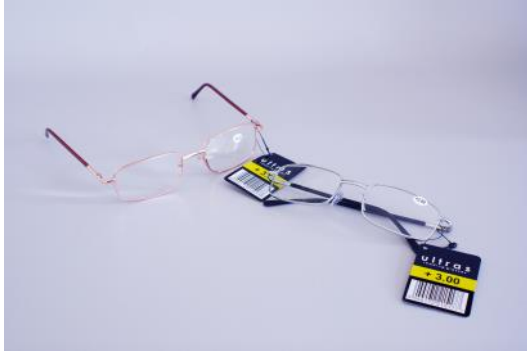

SD15139 READING GLASS 2.0 GOLD/SILVER

PACK SIZE 4
CARTON SIZE 0

SD15153 READING GLASS 2.5 GOLD/SILVER

PACK SIZE 4
CARTON SIZE 0

SD15177 READING GLASS 3.0 GOLD/SILVER

PACK SIZE 4
CARTON SIZE 0

SD17218 READING GLASS DISPLAY PLASTIC